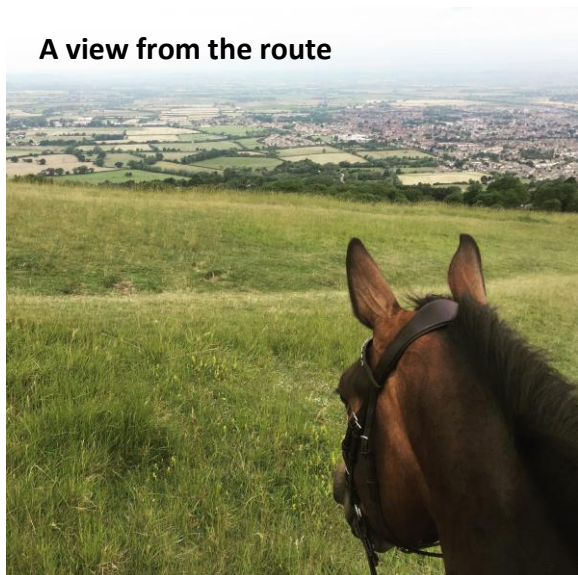

## BHS Gloucestershire GUIDED PLEASURE RIDE

Sunday 13 September 2020

By kind permission of Mr & Mrs Andrews of Dryfield Farm

Support BHS 'Ride Out UK' by enjoying a glorious two hour guided ride over Cleeve Common. No jumps, drinks/refreshments on route  
Off road riding with beautiful scenery